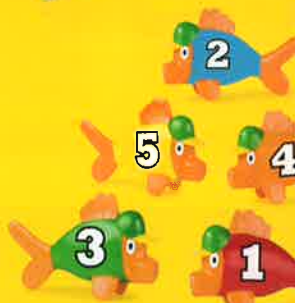

Build-A-Johnny
LP67346 - 46655

Learn and Pop Johnny
LP67345 - 46654

"Nothing Runs Like a Deere™"TM

Talking Toolbelt Set
TBEK35070

Farm Pond Fish Adventure
TBEK35073

1:64 Semi with R4038 Sprayer Set
LP67314 - 45612
- Available only at John Deere

A

B

C

A. 1:64 2730 Combination Ripper
LP64450 - 45557

B. 1:64 9570R Tractor
LP53356 - 45509

C. 1:64 Semi with 9570RX Scaper Special
LP64452 - 45559

- Available only at John Deere

Big farm