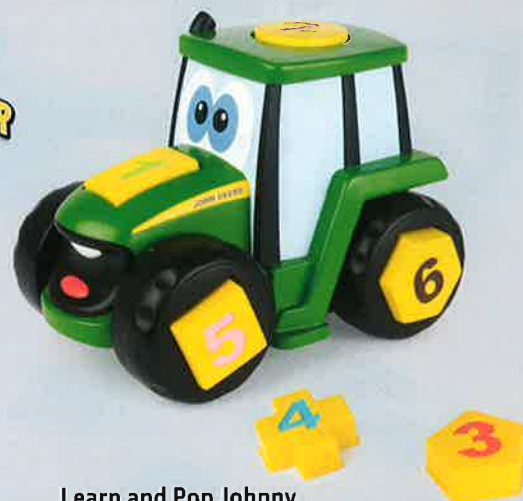

Learn and Pop Johnny
LP67345 - 46654